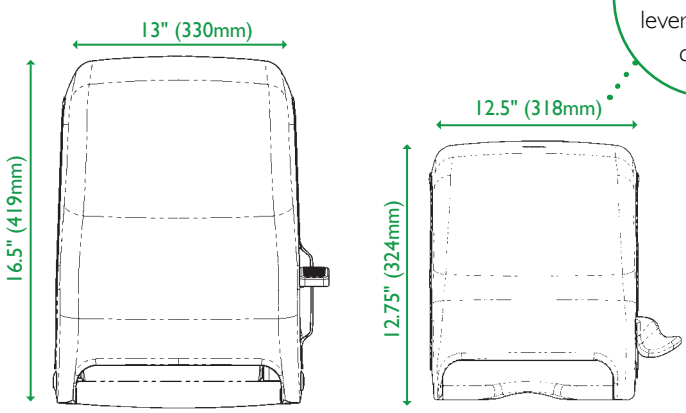

# SAN JAMAR ELEMENT™

WE COULDN'T MAKE IT ANY SIMPLER

element™

Coordinates with the  
San Jamar Classic family.

The **MOST COMPACT**  
San Jamar dispenser that  
dispenses 800' (244m) of paper.

- 33% smaller than a standard lever roll towel dispenser.
- High quality, durable and low cost.

**SAN JAMAR**

Smart ♦ Safe ♦ Sanitary

- **MOST COMPACT-**  
Smaller footprint than its predecessors
  - 27% smaller than Integra™
  - 33% smaller than standard lever roll towel cabinet
- **HIGH CAPACITY-**  
dispenses up to 800' (244m) of 8" (200mm) diameter roll towel
- **UNIVERSAL-**  
dispenses any brand or quality of hardwound roll towel
- **LOW COST, HIGH QUALITY-**  
priced competitively while maintaining San Jamar high quality standards
- **SIMPLE-**  
fewer internal parts for the most efficient, easy to use dispenser
- **DURABLE-**  
made with break resistant plastic
- **EASY** to load and **SIMPLE** to use

**Compact- high capacity** holds up to 800' (244m) of 8" (200mm) diameter hard wound roll towel. The industry's most compact dispenser.

**Bio-Pruf® handle** inhibits bacteria growth. New ergonomic handle designed for ease of use.

Typical Lever Dispenser

Element™

**All paper qualities and core sizes**

ITEM NUMBER	CAPACITY	DIMENSION	WEIGHT	CASE PACK
T950TBK	All paper qualities; any core size	12.75" h x 12.5" w x 8.5" d 324mm h x 318mm w x 21.6mm d	3.856 lbs 1.8kg	1
T950TBL	All paper qualities; any core size	12.75" h x 12.5" w x 8.5" d 324mm h x 318mm w x 21.6mm d	3.856 lbs 1.8kg	1